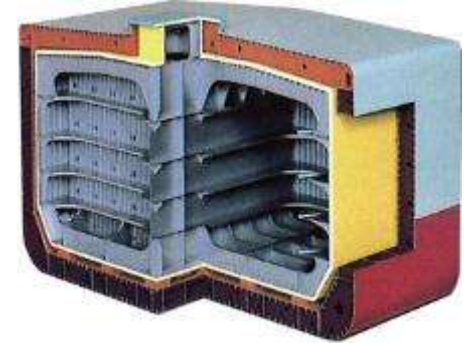

Erawan 2 FSO, 2012

LPG FSO/FPSO

Escravos LPG FSO, 1996

Sanha LPG FPSO, 2004

SPB-LNG Carrier

"Polar Eagle"
 SPB-LNG carrier
 IHI Aichi Works (1993)

● **No Trouble on SPB tank system**

'80 85 90 95 00 05 10

- **IHI-SPB tank for FSRU ordered from Wison Group (June, 2014)**

IHI-SPB inside

Floating Storage and Regas Unit

Ultra large Floating Structure

Test Model of Mega Float, constructed in cooperation with Japanese Shipping Companies