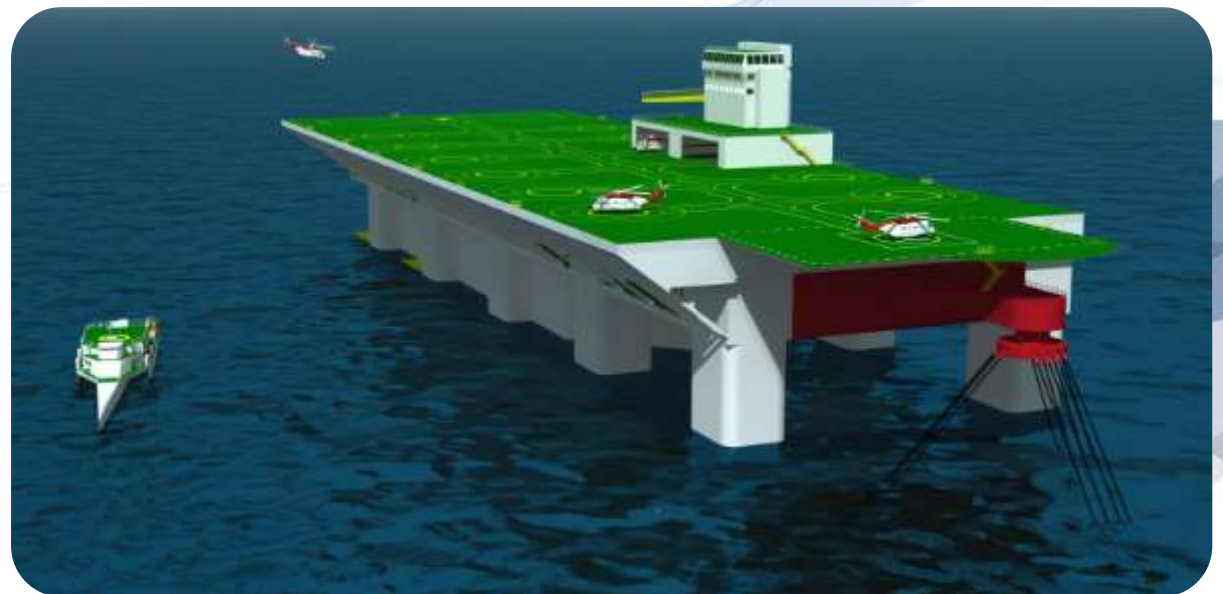

- **IHI-SPB tank for FSRU ordered from Wison Group (June, 2014)**

IHI-SPB inside

Floating Storage and Regas Unit

Ultra large Floating Structure

Test Model of Mega Float, constructed in cooperation with Japanese Shipping Companies

Logistic Hub System by JDeEP

Logistic Hub System

High Speed Vessel (HSV)
Coast Connection

Helicopters
Hub to Offshore Platform

Logistic Hub

Logistic Hub System

Large Floating Structure equipped with **“Airport”** and **“Port”**