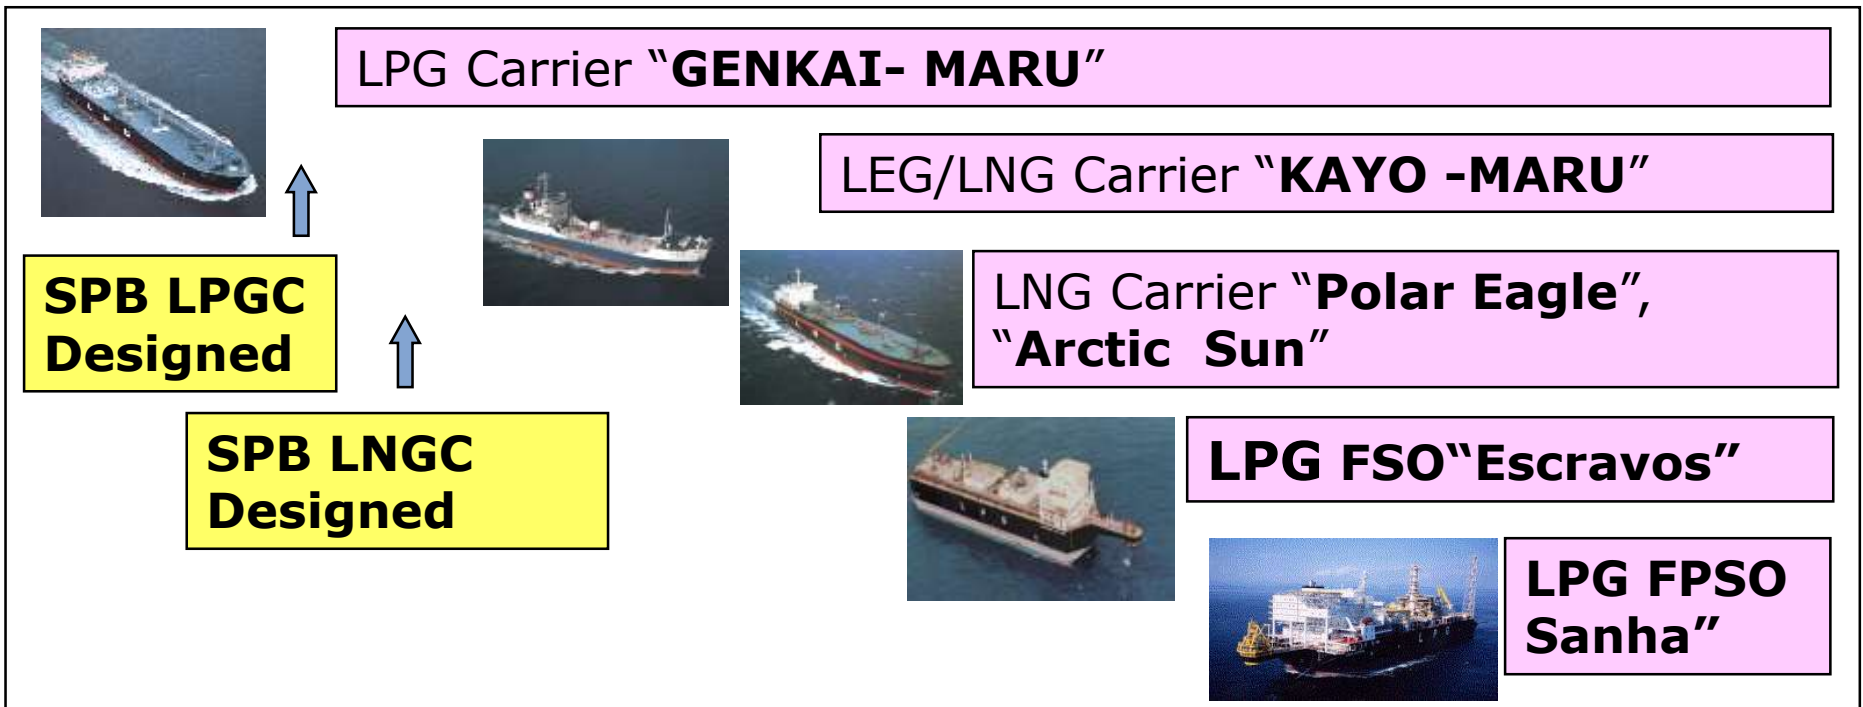

Erawan 2 FSO, 2012

LPG FSO/FPSO

Escravos LPG FSO, 1996

Sanha LPG FPSO, 2004

SPB-LNG Carrier

"Polar Eagle"
 SPB-LNG carrier
 IHI Aichi Works (1993)

● **No Trouble on SPB tank system**

'80 85 90 95 00 05 10

- **IHI-SPB tank for FSRU ordered from Wison Group (June, 2014)**

IHI-SPB inside

Floating Storage and Regas Unit

Ultra large Floating Structure

Test Model of Mega Float, constructed in cooperation with Japanese Shipping Companies